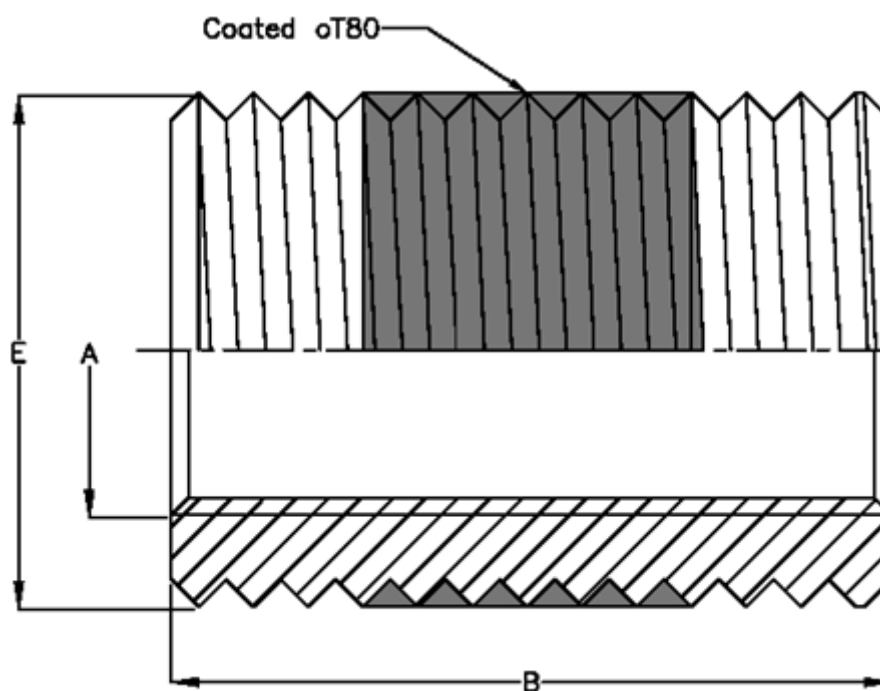

Article number: 12971000120100  
Description: KLEE-coil 971 000 120.100  
M12 Unhardened/chr. yellow

## Measures

Female thread A	= M12
Length B	= 12
Male thread E	= M16
Type	= 97x 000 120.100